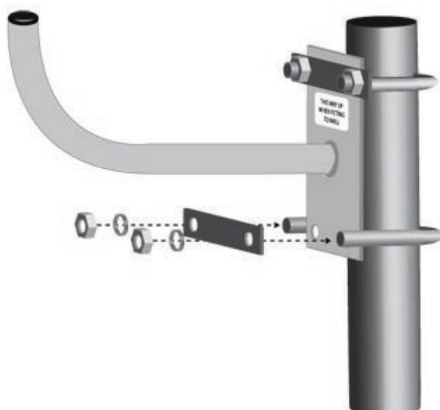

Part Number	21121	21122
To Fit Pole Size	60mm	75mm - 76mm
Diameter Width	62mm - 80mm	77mm - 95mm
Spacers	95mm	120mm
Spring Washers	M8	M10
Nuts	M8	M10

U-BOLTS HARDWARE:

SMALL J-BRACKET:

NOTE: U-Bolts do NOT thread through J-bracket mounting holes.

MODELS: Outdoor Heavy Duty J-Bracket
 Sizes: 300mm - 450mm - 600mm - 760mm

LARGE J-BRACKET:

NOTE: U-Bolts thread through ONE side of mounting holes in J-bracket.

MODELS: Outdoor Heavy Duty J-Bracket
 Sizes: 800mm - 900mm - 1000mm - 1200mm