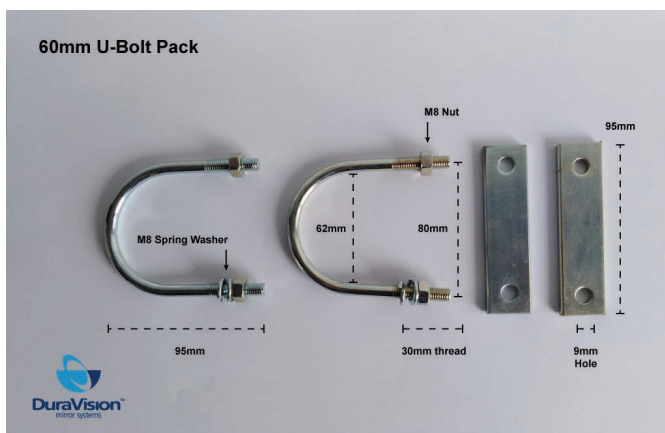

Part Number	21121	21122
To Fit Pole Size	60mm	75mm - 76mm
Diameter Width	62mm - 80mm	77mm - 95mm
Spacers	95mm	120mm
Spring Washers	M8	M10
Nuts	M8	M10

U-BOLTS HARDWARE:

SMALL J-BRACKET:

NOTE: U-Bolts do NOT thread through J-bracket mounting holes.

MODELS: Outdoor Heavy Duty J-Bracket
 Sizes: 300mm - 450mm - 600mm - 760mm

LARGE J-BRACKET:

NOTE: U-Bolts thread through ONE side of mounting holes in J-bracket.

MODELS: Outdoor Heavy Duty J-Bracket
 Sizes: 800mm - 900mm - 1000mm - 1200mm