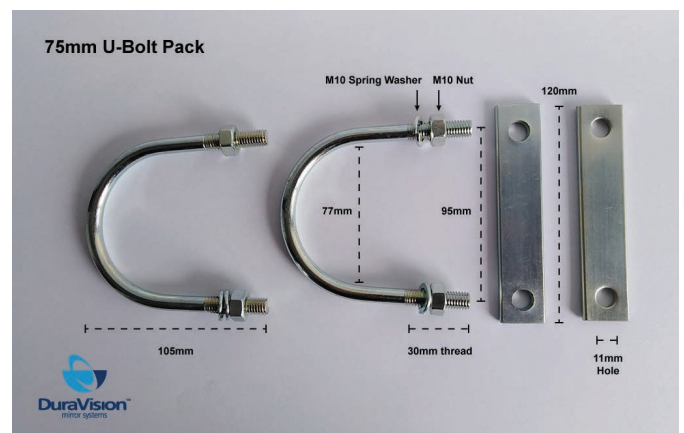

Part Number	21121	21122
To Fit Pole Size	60mm	75mm - 76mm
Diameter Width	62mm - 80mm	77mm - 95mm
Spacers	95mm	120mm
Spring Washers	M8	M10
Nuts	M8	M10

U-BOLTS HARDWARE:

SMALL J-BRACKET:

NOTE: U-Bolts do NOT thread through J-bracket mounting holes.

MODELS: Outdoor Heavy Duty J-Bracket
 Sizes: 300mm - 450mm - 600mm - 760mm

LARGE J-BRACKET:

NOTE: U-Bolts thread through ONE side of mounting holes in J-bracket.

MODELS: Outdoor Heavy Duty J-Bracket
 Sizes: 800mm - 900mm - 1000mm - 1200mm