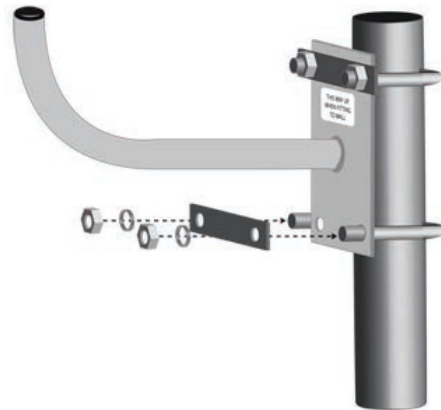

Part Number	21121	21122
To Fit Pole Size	60mm	75mm - 76mm
Diameter Width	62mm - 80mm	77mm - 95mm
Spacers	95mm	120mm
Spring Washers	M8	M10
Nuts	M8	M10

U-BOLTS HARDWARE:

SMALL J-BRACKET:

NOTE: U-Bolts do NOT thread through J-bracket mounting holes.

MODELS: Outdoor Heavy Duty J-Bracket
 Sizes: 300mm - 450mm - 600mm - 760mm

LARGE J-BRACKET:

NOTE: U-Bolts thread through ONE side of mounting holes in J-bracket.

MODELS: Outdoor Heavy Duty J-Bracket
 Sizes: 800mm - 900mm - 1000mm - 1200mm