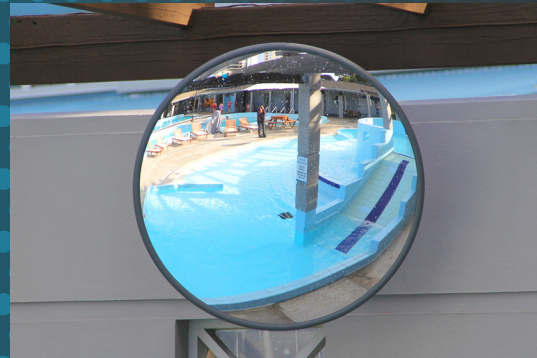

**SWIMMING POOL OBSERVATION MIRRORS**

DuraVision's range of impact resistant acrylic convex mirrors can significantly improve safety around community swimming pools by assisting lifeguards with their observation and safety checks of hard to see areas. These convex mirrors are available in three sizes and come complete with fully adjustable stainless steel brackets, so are built to last in water prone areas. Made from quality materials, these convex mirrors are an easy and quick solution for water safety in blind spots or where ever vision is impaired.

Below:  
**Acrylic Heavy Duty Mirror with  
Stainless Steel Bracket**

OBSERVATION MIRRORS

CODE	SIZE	View Distance	J-Bracket
18260S	600mm	Up to 38m	335mm
18276S	760mm	Up to 46m	335mm
18290S	900mm	Up to 55m	335mm